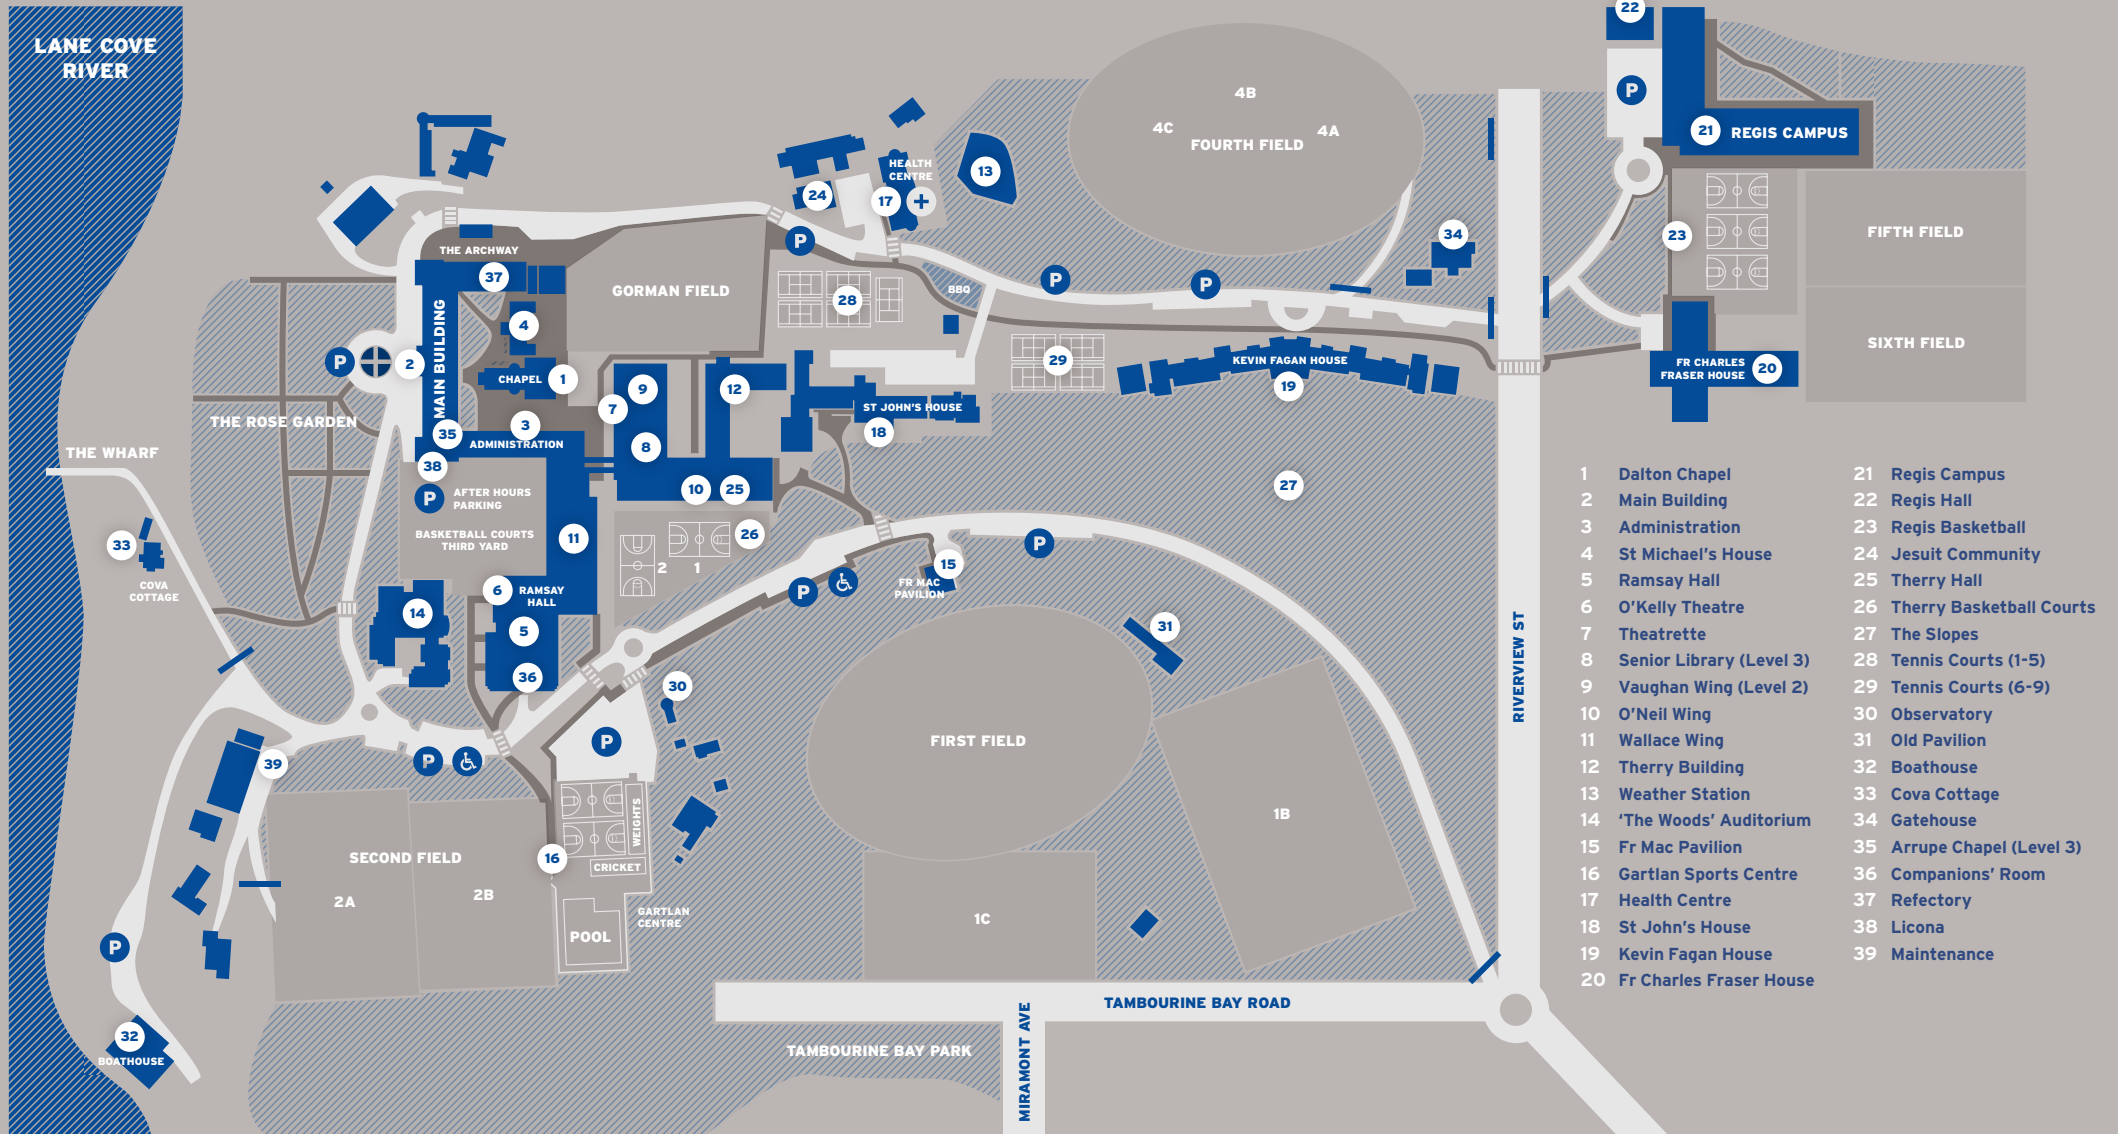

# Saint Ignatius' College

## RIVERVIEW

Tambourine Bay Road  
Lane Cove NSW 2066 Australia

T +61 2 9882 8222

F +61 2 9882 8588

[riverview.nsw.edu.au](http://riverview.nsw.edu.au)

- |                            |                             |
|----------------------------|-----------------------------|
| 1 Dalton Chapel            | 21 Regis Campus             |
| 2 Main Building            | 22 Regis Hall               |
| 3 Administration           | 23 Regis Basketball         |
| 4 St Michael's House       | 24 Jesuit Community         |
| 5 Ramsay Hall              | 25 Therry Hall              |
| 6 O'Kelly Theatre          | 26 Therry Basketball Courts |
| 7 Theatrette               | 27 The Slopes               |
| 8 Senior Library (Level 3) | 28 Tennis Courts (1-5)      |
| 9 Vaughan Wing (Level 2)   | 29 Tennis Courts (6-9)      |
| 10 O'Neil Wing             | 30 Observatory              |
| 11 Wallace Wing            | 31 Old Pavilion             |
| 12 Therry Building         | 32 Boathouse                |
| 13 Weather Station         | 33 Cova Cottage             |
| 14 'The Woods' Auditorium  | 34 Gatehouse                |
| 15 Fr Mac Pavilion         | 35 Arrupe Chapel (Level 3)  |
| 16 Gartlan Sports Centre   | 36 Companions' Room         |
| 17 Health Centre           | 37 Refectory                |
| 18 St John's House         | 38 Licona                   |
| 19 Kevin Fagan House       | 39 Maintenance              |
| 20 Fr Charles Fraser House |                             |

**P** PARKING    **♿** DISABLED PARKING    **+** HEALTH CENTRE